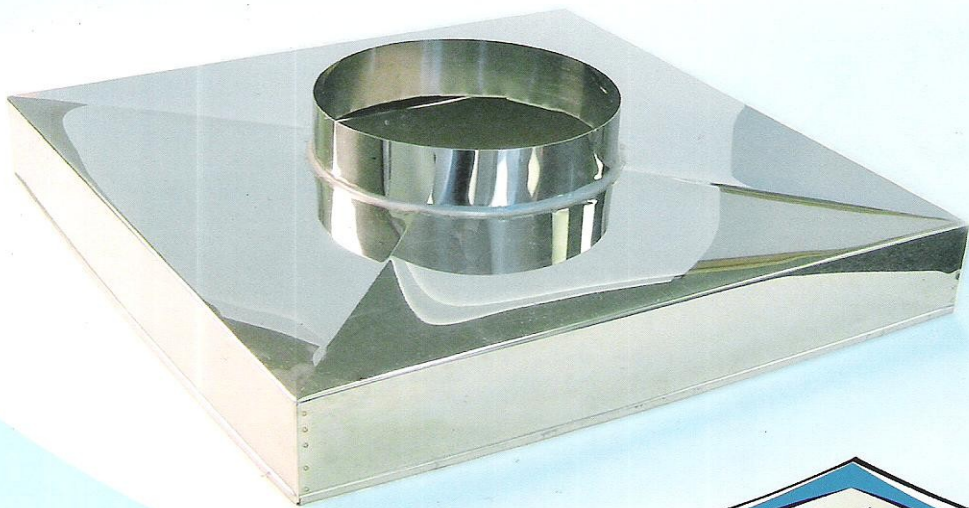

**Out
with the Old...**

In with the New!

**EverGuard**TM

The EverGuard Chase Cover

What is going on in there?

Why Worry?

Because old fashioned, galvanized chase covers are rotting and leaking all across the country!

(The typical life of a GALVANIZED chase cover is 7 - 9 years.)

Do you have one on your home? It could mean that there is water leaking into your home, which leads to major problems.

Mold growth

What is a Chase Cover?

A chase cover is a metal shield that covers the top of your chimney, or chase, to prevent rain, melting snow, and everything else from entering into the chase.

Sheet rock soaking in moisture causes peeling, dampness and strong odor.

How can EverGuard™ solve the problem?

EverGuard Quality

A beautiful chase cover made of 100% stainless steel, or copper.

Custom made to fit your home

A custom fit looks great and means the best protection from moisture, and all the problems it causes.