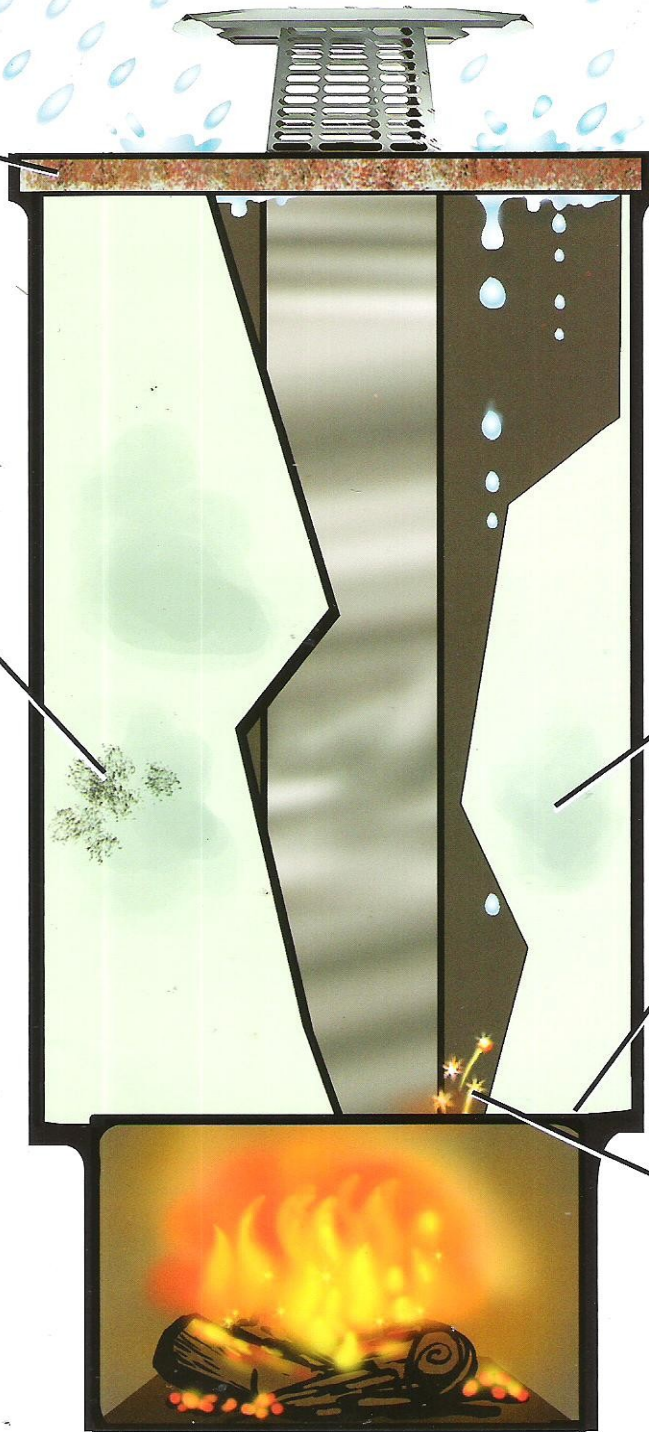

What is a Chase Cover?

A chase cover is a metal shield that covers the top of your chimney, or chase, to prevent rain, melting snow, and everything else from entering into the chase.

Sheet rock soaking in moisture causes peeling, dampness and strong odor.

Firebox rotting

Firebox rotting leads to sparks, heat and Carbon Monoxide leaking out of the firebox.